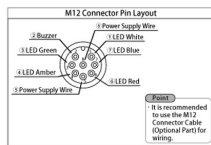

M12 Wiring Connection