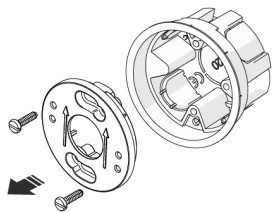

1

Specifications

Brand	Fontini
Packaging	6 pieces

Product	Other accessories
Series	Garby (surface installation)