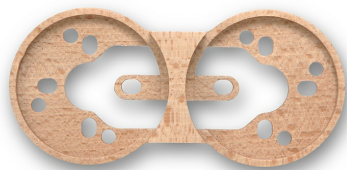

SWITCH

Fontini / DO (surface installation)

33.812.81.2

DO surface installation base 2 elements natural beech

EAN: 8435450100987

Specifications

Brand	Fontini
Colour	Natural
Dimensions	Ø64mm x 9mm
Model	Base 2 elements

Packaging	1 piece
Product	Frames & bases
Series	DO (surface installation)
Weight	22g