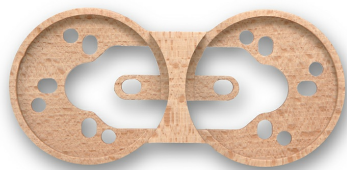

SWITCH

Fontini / DO (surface installation)

33.812.81.2

DO surface installation base 2 elements natural beech

EAN: 8435450100987

Specifications

Brand	Fontini
Colour	Natural
Dimensions	Ø64mm x 9mm
Packaging	1 piece

Product	Frames & bases
Series	DO (surface installation)
Type	Base 2 elements
Weight	22g