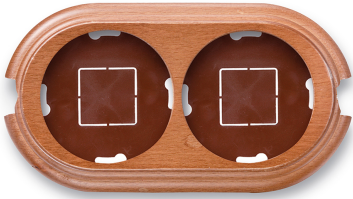

SWITCH

Fontini / Garby (surface installation)

30.842.19.2

Garby frame 2 elements vertical with 2 cable entries honey

EAN: 8435263634693

Specifications

Brand	Fontini
Colour	Honey
Packaging	1 piece
Product	Frames & bases

Series	Garby
Type	Frame 2 elements
Weight	142g