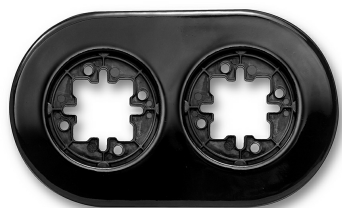

# SWITCH

Fontini / DO (surface installation)

33.802.27.2

## DO surface installation frame 2 elements porcelain black

EAN: 8435450100369

### Specifications

Brand	Fontini
Colour	Black
Packaging	1 piece
Product	Frames & bases

Series	DO (surface installation)
Type	Frame 2 elements
Weight	222g