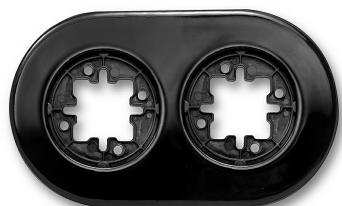

# SWITCH

Fontini / DO (surface installation)

33.802.27.2

## DO surface installation frame 2 elements porcelain black

EAN: 8435450100369

### Specifications

Brand	Fontini
Colour	Black
Packaging	1 piece
Product	Frames & bases

Series	DO (surface installation)
Type	Frame 2 elements
Weight	222g