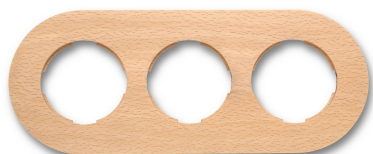

SWITCH

Fontini / DO (surface installation)

33.803.81.2

DO surface installation frame 3 elements natural beech

EAN: 8435450100420

Specifications

Brand	Fontini
Colour	Natural
Packaging	1 piece
Product	Frames & bases

Series	DO (surface installation)
Type	Frame 3 elements
Weight	155g