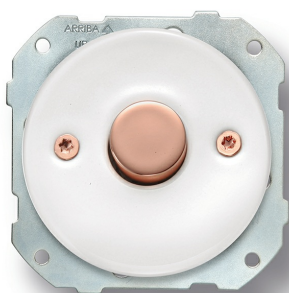

SWITCH

Fontini / DO Low (fitting installation)

34.310.13.2

DO fitting installation push button 10A/250V
AC - 24V DC 10A/250V porcelain white, screws
copper

EAN: 8435450101472

Specifications

Brand	Fontini
Colour	White/copper
Packaging	1 piece
Product	Push button

Series	DO (fitting installation)
Type	Drukknop
Weight	98g