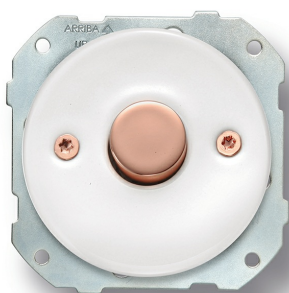

SWITCH

Fontini / DO Low (fitting installation)

34.310.13.2

DO fitting installation push button 10A/250V
AC - 24V DC 10A/250V porcelain white, screws
copper

EAN: 8435450101472

Specifications

Brand	Fontini
Colour	White/copper
Model	Drukknop
Packaging	1 piece

Product	Push button
Series	DO (fitting installation)
Weight	98g