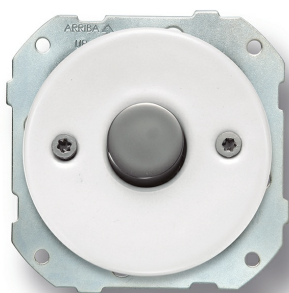

# SWITCH

Fontini / DO Low (fitting installation)

34.310.12.2

DO fitting installation push button 10A/250V  
AC - 24V DC 10A/250V porcelain white, screws  
nickel

EAN: 8435450101465

## Specifications

Brand	Fontini
Colour	White/nickel
Packaging	1 piece
Product	Push button

Series	DO (fitting installation)
Type	Drukknop
Weight	95g