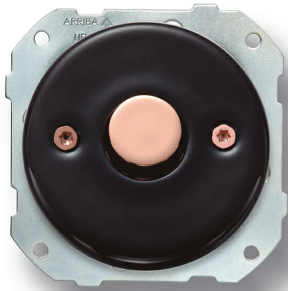

SWITCH

Fontini / DO Low (fitting installation)

34.310.03.2

DO fitting installation push button 10A/250V
AC - 24V DC 10A/250V porcelain black, screws
copper

EAN: 8435450101441

Specifications

Brand	Fontini
Colour	Black/copper
Packaging	1 piece

Product	Push button
Series	DO (fitting installation)
Type	Drukknop