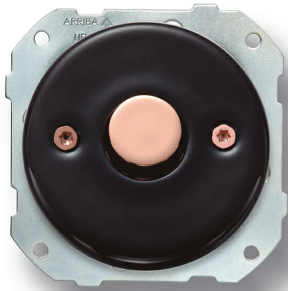

SWITCH

Fontini / DO Low (fitting installation)

34.310.03.2

DO fitting installation push button 10A/250V
AC - 24V DC 10A/250V porcelain black, screws
copper

EAN: 8435450101441

Specifications

Brand	Fontini
Colour	Black/copper
Model	Druknop

Packaging	1 piece
Product	Push button
Series	DO (fitting installation)