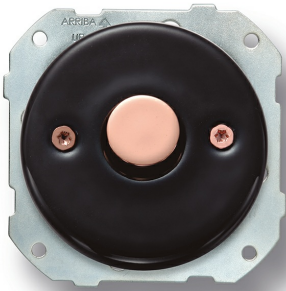

SWITCH

Fontini / DO Low (fitting installation)

34.310.03.2

DO fitting installation push button 10A/250V
AC - 24V DC 10A/250V porcelain black, screws
copper

EAN: 8435450101441

Specifications

Brand	Fontini
Colour	Black/copper
Packaging	1 piece

Product	Push button
Series	DO (fitting installation)
Type	Drukknop