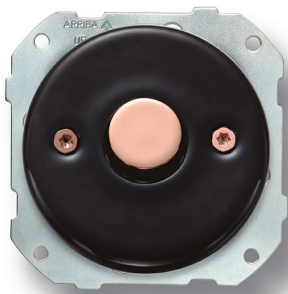

# SWITCH

Fontini / DO Low (fitting installation)

34.310.03.2

DO fitting installation push button 10A/250V  
AC - 24V DC 10A/250V porcelain black, screws  
copper

EAN: 8435450101441

## Specifications

Brand	Fontini
Colour	Black/copper
Packaging	1 piece

Product	Push button
Series	DO (fitting installation)
Type	Drukknop