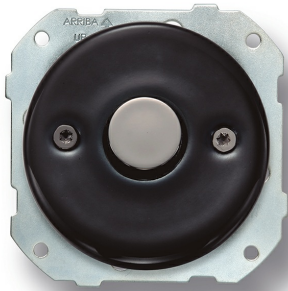

SWITCH

Fontini / DO Low (fitting installation)

34.310.02.2

DO fitting installation push button 10A/250V
AC - 24V DC 10A/250V porcelain black, screws
nickel

EAN: 8435450101434

Specifications

Brand	Fontini
Colour	Black/nickel
Packaging	1 piece

Product	Push button
Series	DO (fitting installation)
Type	Drukknop