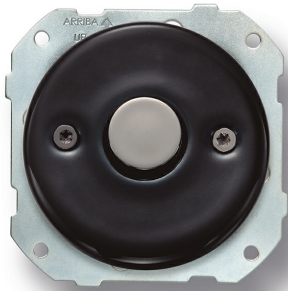

# SWITCH

Fontini / DO Low (fitting installation)

34.310.02.2

DO fitting installation push button 10A/250V  
AC - 24V DC 10A/250V porcelain black, screws  
nickel

EAN: 8435450101434

## Specifications

Brand	Fontini
Colour	Black/nickel
Packaging	1 piece

Product	Push button
Series	DO (fitting installation)
Type	Drukknop