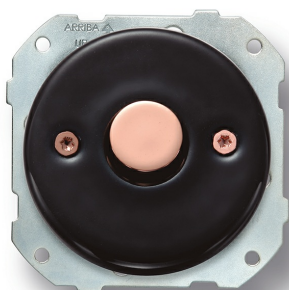

# SWITCH

Fontini / DO Low (fitting installation)

34.331.03.2

## DO fitting installation ventilation switch 40-250W porcelain black, screws copper

EAN: 8435450114816

### Specifications

Brand	Fontini
Colour	Black/copper
Packaging	1 piece

Product	Switch
Series	DO (fitting installation)
Type	Ventilation switch