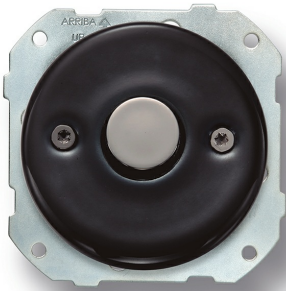

SWITCH

Fontini / DO Low (fitting installation)

34.332.02.2

DO fitting installation two-way switch dimmer
incandescent and halogen bulbs 230V AC 60-
400W porcelain black, screws nickel

EAN: 8435450101533

Specifications

Brand	Fontini	Product	Switch
Colour	Black/nickel	Series	DO (fitting installation)
Dimmer	voor 230V AC gloei- en halogeenlampen 60-400W/voor lampen met elektronische transfo's 60-400W	Type	Two-way switch dimmer
Packaging	1 piece		