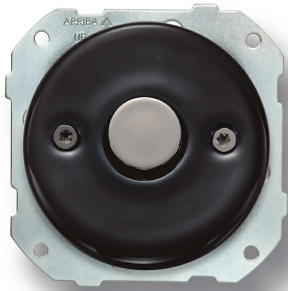

SWITCH

Fontini / DO Low (fitting installation)

34.332.02.2

DO fitting installation two-way switch dimmer
incandescent and halogen bulbs 230V AC 60-
400W porcelain black, screws nickel

EAN: 8435450101533

Specifications

Brand	Fontini	Product	Switch
Colour	Black/nickel	Series	DO (fitting installation)
Dimmer	voor 230V AC gloei- en halogeenlampen 60-400W/voor lampen met elektronische transfo's 60-400W	Type	Two-way switch dimmer
Packaging	1 piece		