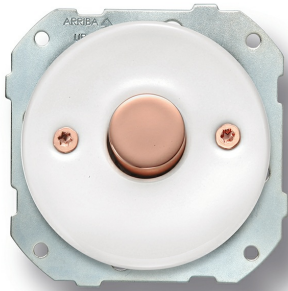

SWITCH

Fontini / DO Low (fitting installation)

34.332.13.2

DO fitting installation two-way switch dimmer
incandescent and halogen bulbs 230V AC 60-
400W porcelain white, screws copper

EAN: 8435450101571

Specifications

Brand	Fontini	Packaging	1 piece
Colour	White/copper	Product	Switch
Dimmer	voor 230V AC gloei- en halogeenlampen 60-400W/voor lampen met elektronische transfo's 60-400W	Series	DO (fitting installation)
Model	Two-way switch dimmer		