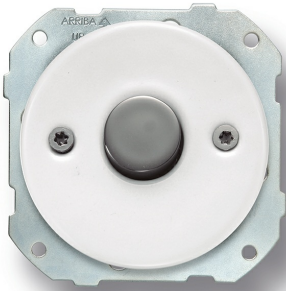

# SWITCH

Fontini / DO Low (fitting installation)

34.332.12.2

DO fitting installation two-way switch dimmer  
incandescent and halogen bulbs 230V AC 60-  
400W porcelain white, screws nickel

EAN: 8435450101564

## Specifications

Brand	Fontini	Packaging	1 piece
Colour	White/nickel	Product	Switch
Dimmer	voor 230V AC gloei- en halogeenlampen 60-400W/voor lampen met elektronische transfo's 60-400W	Series	DO (fitting installation)
Model	Two-way switch dimmer		