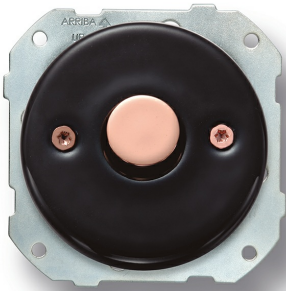

# SWITCH

Fontini / DO Low (fitting installation)

34.332.03.2

DO fitting installation two-way switch dimmer  
incandescent and halogen bulbs 230V AC 60-  
400W porcelain black, screws copper

EAN: 8435450101540

## Specifications

Brand	Fontini	Product	Switch
Colour	Black/copper	Series	DO (fitting installation)
Dimmer	voor 230V AC gloei- en halogeenlampen 60-400W/voor lampen met elektronische transfo's 60-400W	Type	Two-way switch dimmer
Packaging	1 piece		