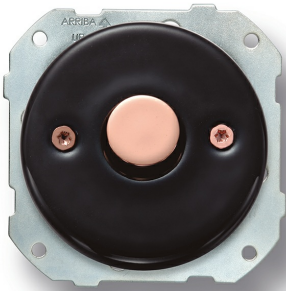

SWITCH

Fontini / DO Low (fitting installation)

34.332.03.2

DO fitting installation two-way switch dimmer
incandescent and halogen bulbs 230V AC 60-
400W porcelain black, screws copper

EAN: 8435450101540

Specifications

Brand	Fontini	Product	Switch
Colour	Black/copper	Series	DO (fitting installation)
Dimmer	voor 230V AC gloei- en halogeenlampen 60-400W/voor lampen met elektronische transfo's 60-400W	Type	Two-way switch dimmer
Packaging	1 piece		