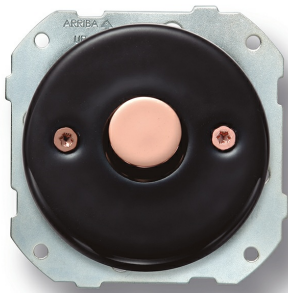

SWITCH

Fontini / DO Low (fitting installation)

34.3A9.03.2

DO fitting installation two-way switch dimmer pour LED 1-120W, incandescent and halogen bulbs 10-300W, transfo 10-300W porcelain black, bouton et screws copper

EAN: 8435450115233

Specifications

Brand	Fontini	Product	Switch
Colour	Black/copper	Series	DO (fitting installation)
Dimmer	for LED 10-120W/ incandescent and halogen lamps 10- 300W/ lamps with electronic transformers 10- 300W	Type	Two-way switch dimmer
Packaging	1 piece		