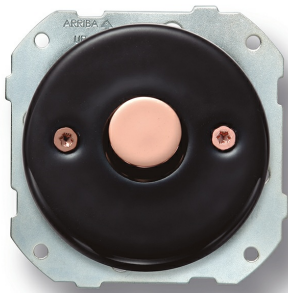

SWITCH

Fontini / DO Low (fitting installation)

34.3A9.03.2

DO fitting installation two-way switch dimmer pour LED 1-120W, incandescent and halogen bulbs 10-300W, transfo 10-300W porcelain black, bouton et screws copper

EAN: 8435450115233

Specifications

Brand	Fontini	Packaging	1 piece
Colour	Black/copper	Product	Switch
Dimmer	for LED 10-120W/ incandescent and halogen lamps 10- 300W/ lamps with electronic transformers 10- 300W	Series	DO (fitting installation)
Model	Two-way switch dimmer		