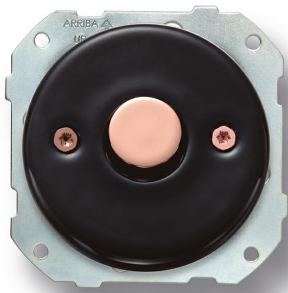

# SWITCH

Fontini / DO Low (fitting installation)

34.3A9.03.2

DO fitting installation two-way switch dimmer pour LED 1-120W, incandescent and halogen bulbs 10-300W, transfo 10-300W porcelain black, bouton et screws copper

## Specifications

Brand	Fontini	Product	Switch
Colour	Black/copper	Series	DO (fitting installation)
Dimmer	for LED 10-120W/ incandescent and halogen lamps 10- 300W/ lamps with electronic transformers 10- 300W	Type	Two-way switch dimmer
Packaging	1 piece		