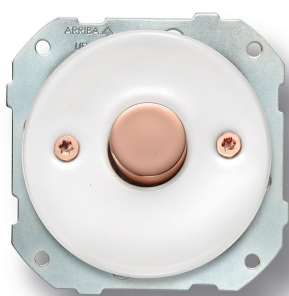

SWITCH

Fontini / DO Low (fitting installation)

34.3A9.13.2

DO fitting installation two-way switch dimmer pour LED 1-120W, incandescent and halogen bulbs 10-300W, transfo 10-300W porcelain white, bouton et screws copper

EAN: 8435450115257

Specifications

Brand	Fontini	Product	Switch
Colour	White/copper	Series	DO (fitting installation)
Dimmer	for LED 10-120W/ incandescent and halogen lamps 10- 300W/ lamps with electronic transformers 10- 300W	Type	Two-way switch dimmer
Packaging	1 piece