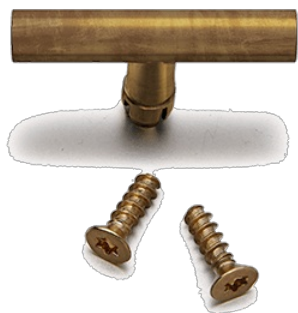

# SWITCH

Fontini / DO (surface installation)

33.967.83.1

## DO surface mount butterfly knob with screws aged brass

### Specifications

Brand	Fontini
Colour	Aged brass
Contents of the box	Screws included

Model	Butterfly knob
Packaging	1 piece
Series	DO (surface installation)