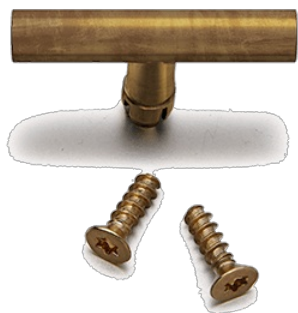

SWITCH

Fontini / DO (surface installation)

33.967.83.1

DO surface mount butterfly knob with screws aged brass

Specifications

Brand	Fontini
Colour	Aged brass
Contents of the box	Screws included

Model	Butterfly knob
Packaging	1 piece
Series	DO (surface installation)