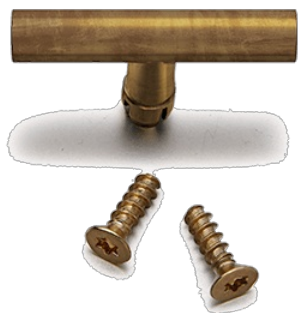

# SWITCH

Fontini / DO (surface installation)

33.967.83.7

## DO surface installation butterfly knob with screws aged brass 5 pieces

### Specifications

Brand	Fontini	Packaging	1x 5 pieces, 5 pieces
Colour	Aged brass	Series	DO (surface installation)
Contents of the box	Screws included	Type	Butterfly knob