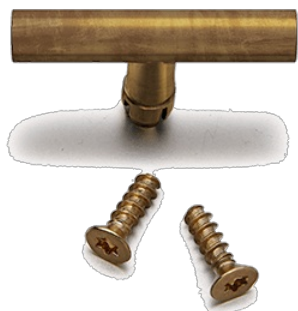

SWITCH

Fontini / DO (surface installation)

33.967.83.7

DO surface installation butterfly knob with screws aged brass 5 pieces

Specifications

Brand	Fontini
Colour	Aged brass
Contents of the box	Screws included

Model	Butterfly knob
Packaging	1x 5 pieces, 5 pieces
Series	DO (surface installation)