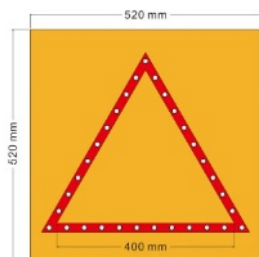

# Traffic sign, 520mm x 520mm, 85-265V A, yellow, red LED flash

## Specifications

Brand	4K	LEDs colour	Red
Certificates, quality marks, markings	CE	Light pattern	Flashing
Colour	Yellow	Rated voltage	85-265V AC
Dimensions	520mm x 520mm		