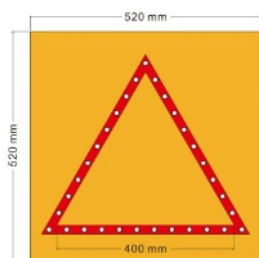

VBB520520

Traffic sign, 520mm x 520mm, 85-265V A, yellow, red LED flash

Specifications

Brand	4K	LEDs colour	Red
Certificates, quality marks, markings	CE	Light pattern	Flashing
Colour	Yellow	Rated voltage	85-265V AC
Dimensions	520mm x 520mm		