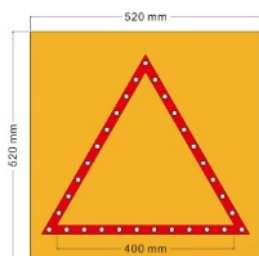

VBB520520

Traffic sign, 520mm x 520mm, 85-265V A, yellow, red LED flash

Specifications

Brand	4K	LEDs colour	Red
Certificates, quality marks, markings	CE	Light pattern	Flashing
Colour	Yellow	Rated voltage	85-265V AC
Dimensions	520mm x 520mm		