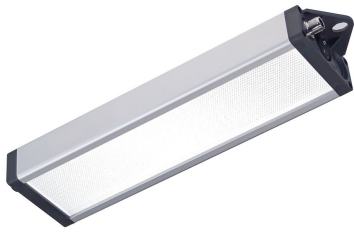

110914-23

UNILED SL DC

LED2WORK | 1045mm | 48W

EAN: 4260556623405

Specifications

Beam angle	100°	Length	1045mm
Brand	LED2WORK	Light efficiency	155lm/W
Certificates, quality marks, markings	CE, UKCA, ETL Listed	Light source	LED
Colour	White (daylight)	Luminous flux	7596lm
Colour rendering	>85	Made in	Germany
Colour temperature range	5200K - 5700K	Material	Housing: aluminium cover: microprism
Connection	M12 (A coded), 5-pin	Operating temperature	-10°C to +60°C
Design	UNILED SL DC	Power (max.)	48W
Dimensions	1045mm x 35mm x 85mm	Rated voltage	24V DC
Dimmable	Yes, with optional accessory	Weight	1850g
Ingress protection	IP50	Window type	Microprismatic plastic
LED life	60 000h		