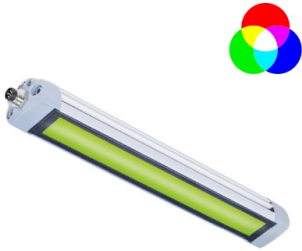

## TUBELED 25 | 290mm | RGB-W

EAN: 4260556626130

### Specifications

Beam angle	100°	Length	290mm
Brand	LED2WORK	Light efficiency	155lm/W
Certificates, quality marks, markings	CE, UKCA, ETL Listed	Light source	LED
Colour	RGB-W (daylight)	Luminous flux	R: 138lm   G: 252lm   B:84lm
Colour rendering	>85	Made in	Germany
Colour temperature range	5200K - 5700K	Material	Housing: aluminium   lens: safety glass
Connection	M8 (B-code), 5-pin	Operating temperature	-30°C to +55°C
Design	TUBELED 25 RGB-W	Power (max.)	7,2W
Dimensions	290mm x 28mm x 23mm	Rated voltage	24V DC
Dimmable	No	Weight	250g
Ingress protection	IP67	Window type	White diffuse
LED life	60 000h		