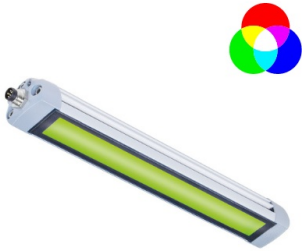

154190-01

TUBELED 25 | 290mm | RGB-W

EAN: 4260556626130

Specifications

Beam angle	100°	Length	290mm
Brand	LED2WORK	Light efficiency	155lm/W
Certificates, quality marks, markings	CE, UKCA, ETL Listed	Light source	LED
Colour	RGB-W (daylight)	Luminous flux	R: 138lm G: 252lm B:84lm
Colour rendering	>85	Made in	Germany
Colour temperature range	5200K - 5700K	Material	Housing: aluminium lens: safety glass
Connection	M8 (B-code), 5-pin	Operating temperature	-30°C to +55°C
Design	TUBELED 25 RGB-W	Power (max.)	7,2W
Dimensions	290mm x 28mm x 23mm	Rated voltage	24V DC
Dimmable	No	Weight	250g
Ingress protection	IP67	Window type	White diffuse
LED life	>60 000h		