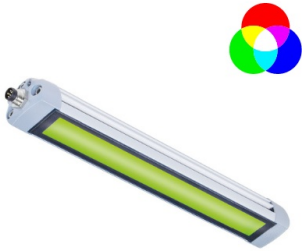

154390-01

TUBELED 25 | 540mm | RGB-W

EAN: 4260556626154

Specifications

Beam angle	100°	Length	540mm
Brand	LED2WORK	Light efficiency	155lm/W
Certificates, quality marks, markings	CE, UKCA, ETL Listed	Light source	LED
Colour	RGB-W (daylight)	Luminous flux	R: 276lm G: 504lm B: 168lm
Colour rendering	>85	Made in	Germany
Colour temperature range	5200K - 5700K	Material	Housing: aluminium lens: safety glass
Connection	M8 (B-code), 5-pin	Operating temperature	-30°C to +55°C
Design	TUBELED 25 RGB-W	Power (max.)	14,4W
Dimensions	540mm x 28mm x 23mm	Rated voltage	24V DC
Dimmable	No	Weight	450g
Ingress protection	IP67	Window type	White diffuse
LED life	60 000h		