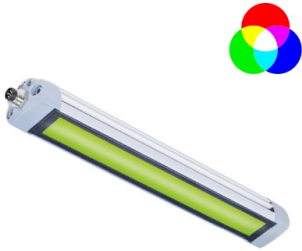

154590-01

TUBELED 25 | 870mm | RGB-W

EAN: 4260556626178

Specifications

Beam angle	100°	Length	870mm
Brand	LED2WORK	Light efficiency	155lm/W
Certificates, quality marks, markings	CE, UKCA, ETL Listed	Light source	LED
Colour	RGB-W (daylight)	Luminous flux	R: 460lm G: 840lm B: 280lm
Colour rendering	>85	Made in	Germany
Colour temperature range	5200K - 5700K	Material	Housing: aluminium lens: safety glass
Connection	M8 (B-code), 5-pin	Operating temperature	-30°C to +55°C
Design	TUBELED 25 RGB-W	Power (max.)	24W
Dimensions	870mm x 28mm x 23mm	Rated voltage	24V DC
Dimmable	No	Weight	700g
Ingress protection	IP67	Window type	White diffuse
LED life	>60 000h		