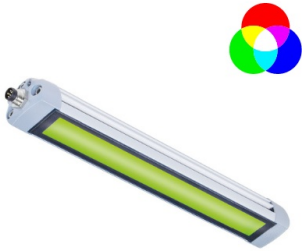

## TUBELED 25 | 870mm | RGB-W

EAN: 4260556626178

### Specifications

Beam angle	100°	Length	870mm
Brand	LED2WORK	Light efficiency	155lm/W
Certificates, quality marks, markings	CE, UKCA, ETL Listed	Light source	LED
Colour	RGB-W (daylight)	Luminous flux	R: 460lm   G: 840lm   B: 280lm
Colour rendering	>85	Made in	Germany
Colour temperature range	5200K - 5700K	Material	Housing: aluminium   lens: safety glass
Connection	M8 (B-code), 5-pin	Operating temperature	-30°C to +55°C
Design	TUBELED 25 RGB-W	Power (max.)	24W
Dimensions	870mm x 28mm x 23mm	Rated voltage	24V DC
Dimmable	No	Weight	700g
Ingress protection	IP67	Window type	White diffuse
LED life	60 000h		