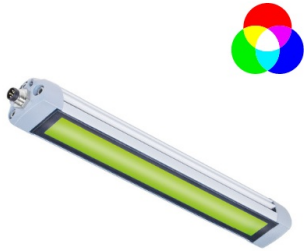

## TUBELED 25 | 870mm | RGB-W

EAN: 4260556626178

### Specifications

Beam angle	100°	Length	870mm
Brand	LED2WORK	Light efficiency	155lm/W
Certificates, quality marks, markings	CE, UKCA, ETL Listed	Light source	LED
Colour	RGB-W (daylight)	Luminous flux	R: 460lm   G: 840lm   B: 280lm
Colour rendering	>85	Made in	Germany
Colour temperature range	5200K - 5700K	Material	Housing: aluminium   lens: safety glass
Connection	M8 (B-code), 5-pin	Operating temperature	-30°C to +55°C
Design	TUBELED 25 RGB-W	Power (max.)	24W
Dimensions	870mm x 28mm x 23mm	Rated voltage	24V DC
Dimmable	No	Weight	700g
Ingress protection	IP67	Window type	White diffuse
LED life	60 000h		