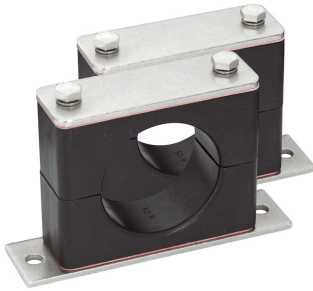

## Mounting bracket | Inroled 50 Ecolab

EAN: 4260556622637

### Specifications

Brand	LED2WORK	Material	Stainless steel   polypropylene   silicone rubber
Compatible product	INROLED 50 Ecolab	Model	Mouting bracket
Contents of the box	Gaskets included	Packaging	1 pair
Dimensions	116mm x 76mm x 30mm	Weight	500g