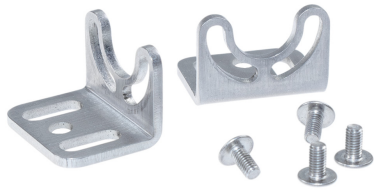

210200-23

Mounting bracket 60° | Tubeled 25

EAN: 4260556626079

Specifications

Brand	LED2WORK	Packaging	1 pair
Compatible product	TUBELED 25	Type	Mounting bracket
Dimensions	20mm x 20mm x 25mm	Weight	50g
Material	Stainless steel		