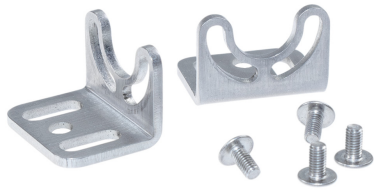

210200-23

Mounting bracket 60° | Tubeled 25

EAN: 4260556626079

Specifications

Brand	LED2WORK	Model	Mouting bracket
Compatible product	TUBELED 25	Packaging	1 pair
Dimensions	20mm x 20mm x 25mm	Weight	50g
Material	Stainless steel		

Good to know

Sold per pair