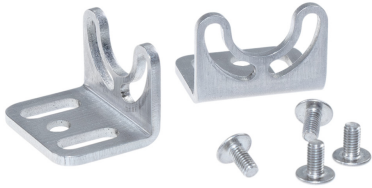

210200-23

Mounting bracket 60° | Tubeled 25

EAN: 4260556626079

Specifications

Brand LED2WORK

Compatible product TUBELED 25

Dimensions 20mm x 20mm x 25mm

Material Stainless steel

Packaging 1 pair

Type Mounting bracket

Weight 50g

Good to know

Sold per pair