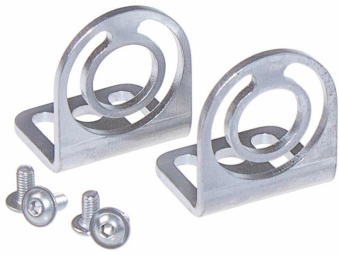

## Mounting bracket 180° | Tubeled 25

EAN: 4260556626093

### Specifications

Brand	LED2WORK	Material	Stainless steel
Compatible product	TUBELED 25	Model	Mouting bracket
Contents of the box	4 screws included	Packaging	1 pair
Dimensions	20mm x 24mm x 28mm	Weight	50g