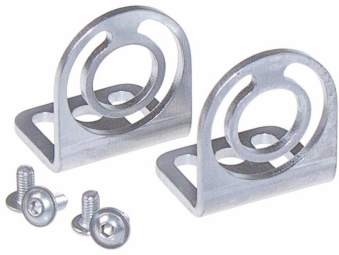

210200-25

Mounting bracket 180° | Tubeled 25

EAN: 4260556626093

Specifications

Brand	LED2WORK	Material	Stainless steel
Compatible product	TUBELED 25	Packaging	1 pair
Contents of the box	4 screws included	Type	Mouting bracket
Dimensions	20mm x 24mm x 28mm	Weight	50g

Good to know ⓘ

Sold per pair