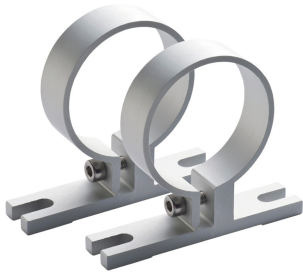

## Mounting bracket | Tubeled 40

EAN: 4260556622361

### Specifications

Brand	LED2WORK	Model	Mouting bracket
Compatible product	TUBELED 40 II	Packaging	1 pair
Dimensions	60mm x 68mm x 14mm	Weight	50g
Material	Aluminum		