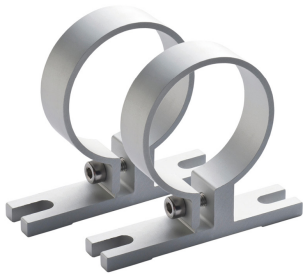

210200-06

Mounting bracket

LED2WORK

EAN: 4260556622361

Specifications

Brand	LED2WORK	Packaging	1 pair
Compatible product	TUBELED 40 II	Type	Mouting bracket
Dimensions	60mm x 68mm x 14mm	Weight	50g
Material	Aluminum		