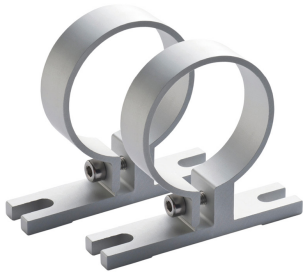

210200-06

Mounting bracket | Tubeled 40

EAN: 4260556622361