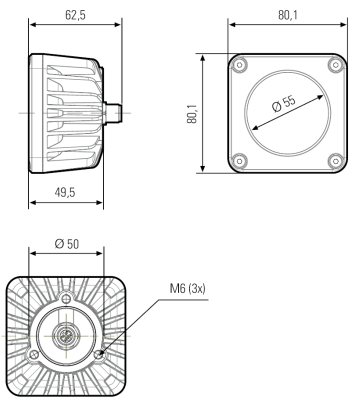

121011-04

CENALED SPOT | 15° | 8,5W | White

EAN: 4260556625713

Specifications

Beam angle	15°	LED life	>60 000h
Brand	LED2WORK	Light efficiency	155lm/W
Certificates, quality marks, markings	CE, UKCA, ETL Listed	Light source	LED
Colour	White (neutral white)	Luminous flux	1120lm
Colour rendering	>85	Made in	Germany
Colour temperature range	5000K	Material	Housing: aluminium powder coated
Connection	M12 (A-code), 5-pin	Operating temperature	-10°C to +50°C
Contents of the box	Gasket included, mounting with 3x M6 screws from the back	Power (max.)	8,5W
Design	CENALED SPOT	Rated voltage	24V DC
Dimensions	80mm x 80mm x 62,5mm	Weight	400g
Dimmable	Yes, with optional accessory	Window type	Safety glass
Ingress protection	IP67		

Abstand d=100 cm

$E_{\text{mittel}} = 1036 \text{ lux}$

$E_{\text{max}} = 6595 \text{ lux}$

$E_{\text{min}} = 71 \text{ lux}$