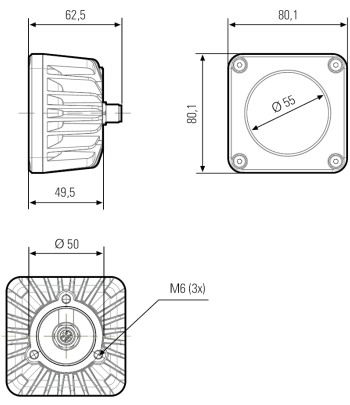

121012-04

CENALED SPOT | 30° | 8,5W | White

EAN: 4260556625720

Specifications

Beam angle	30°	LED life	60 000h
Brand	LED2WORK	Light efficiency	155lm/W
Certificates, quality marks, markings	CE, UKCA, ETL Listed	Light source	LED
Colour	White (neutral white)	Luminous flux	1120lm
Colour rendering	>85	Made in	Germany
Colour temperature range	5000K	Material	Housing: aluminium powder coated
Connection	M12 (A-code), 5-pin	Operating temperature	-10°C to +50°C
Contents of the box	Gasket included, mounting with 3x M6 screws from the back	Power (max.)	8,5W
Design	CENALED SPOT	Rated voltage	24V DC
Dimensions	80mm x 80mm x 62,5mm	Weight	400g
Dimmable	Yes, with optional accessory	Window type	Safety glass
Ingress protection	IP67		

Abstand d=100 cm

$E_{\text{mittel}} = 782 \text{ lux}$

$E_{\text{max}} = 2193 \text{ lux}$

$E_{\text{min}} = 120 \text{ lux}$