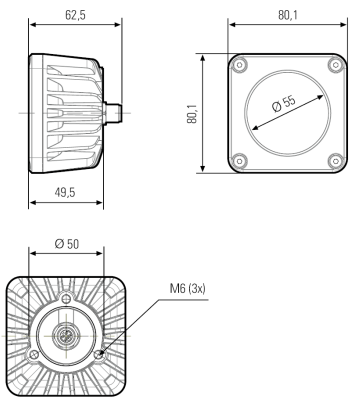

## CENALED SPOT | 30° | 8,5W | White

EAN: 4260556625720

### Specifications

Beam angle	30°	LED life	60 000h
Brand	LED2WORK	Light efficiency	155lm/W
Certificates, quality marks, markings	CE, UKCA, ETL Listed	Light source	LED
Colour	White (neutral white)	Luminous flux	1120lm
Colour rendering	>85	Made in	Germany
Colour temperature range	5000K	Material	Housing: aluminium powder coated
Connection	M12 (A-code), 5-pin	Operating temperature	-10°C to +50°C
Contents of the box	Gasket included, mounting with 3x M6 screws from the back	Power (max.)	8,5W
Design	CENALED SPOT	Rated voltage	24V DC
Dimensions	80mm x 80mm x 62,5mm	Weight	400g
Dimmable	Yes, with optional accessory	Window type	Safety glass
Ingress protection	IP67		