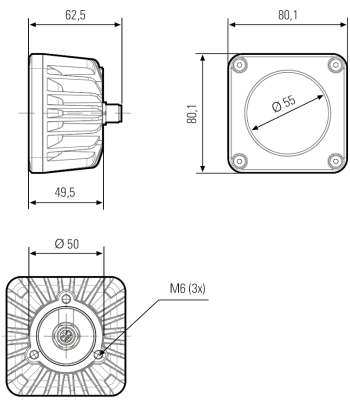

## CENALED SPOT | 30° | 8,5W | White

EAN: 4260556625720

### Specifications

Beam angle	30°	LED life	>60 000h
Brand	LED2WORK	Light efficiency	155lm/W
Certificates, quality marks, markings	CE, UKCA, ETL Listed	Light source	LED
Colour	White (neutral white)	Luminous flux	1120lm
Colour rendering	>85	Made in	Germany
Colour temperature range	5000K	Material	Housing: aluminium powder coated
Connection	M12 (A-code), 5-pin	Operating temperature	-10°C to +50°C
Contents of the box	Gasket included, mounting with 3x M6 screws from the back	Power (max.)	8,5W
Design	CENALED SPOT	Rated voltage	24V DC
Dimensions	80mm x 80mm x 62,5mm	Weight	400g
Dimmable	Yes, with optional accessory	Window type	Safety glass
Ingress protection	IP67		