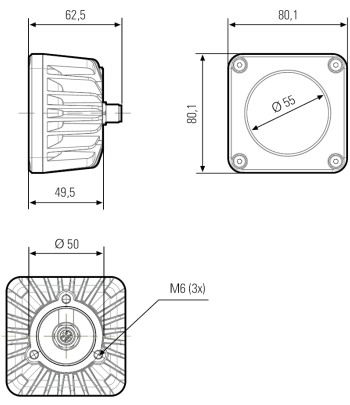

## CENALED SPOT | 65° | 8,5W | White

EAN: 4260556625737

### Specifications

Beam angle	65°	LED life	>60 000h
Brand	LED2WORK	Light efficiency	155lm/W
Certificates, quality marks, markings	CE, UKCA, ETL Listed	Light source	LED
Colour	White (neutral white)	Luminous flux	1120lm
Colour rendering	>85	Made in	Germany
Colour temperature range	5000K	Material	Housing: aluminium powder coated
Connection	M12 (A-code), 5-pin	Operating temperature	-10°C to +50°C
Contents of the box	Gasket included, mounting with 3x M6 screws from the back	Power (max.)	8,5W
Design	CENALED SPOT	Rated voltage	24V DC
Dimensions	80mm x 80mm x 62,5mm	Weight	400g
Dimmable	Yes, with optional accessory	Window type	Safety glass
Ingress protection	IP67		