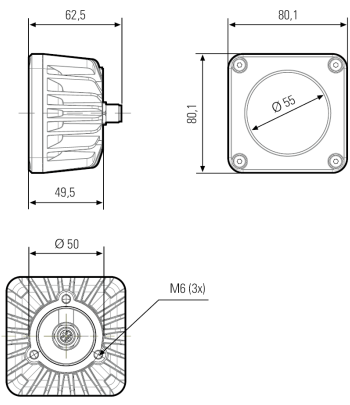

121013-04

CENALED SPOT 65°

LED2WORK | 8,5W | 80mm

EAN: 4260556625737

Specifications

Beam angle	65°	LED life	60 000h
Brand	LED2WORK	Length	80mm
Certificates, quality marks, markings	CE, UKCA, ETL Listed	Light efficiency	155lm/W
Colour	White (neutral white)	Light source	LED
Colour rendering	>85	Luminous flux	1120lm
Colour temperature range	5000K	Made in	Germany
Connection	M12 (A coded), 5-pin	Material	Housing: aluminium powder coated
Contents of the box	Gasket included, mounting with 3x M6 screws from the back	Operating temperature	-10°C to +50°C
Design	CENALED SPOT	Power (max.)	6W
Dimensions	80mm x 80mm x 62,5mm	Rated voltage	24V DC
Dimmable	Yes, with optional accessory	Weight	400g
Ingress protection	IP67	Window type	Safety glass

Abstand d=100 cm

$E_{\text{mittel}} = 491 \text{ lux}$

$E_{\text{max}} = 642 \text{ lux}$

$E_{\text{min}} = 279 \text{ lux}$