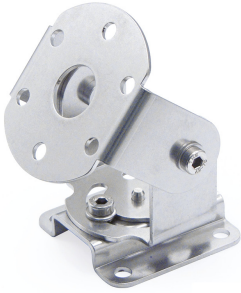

214300-01

Mounting bracket | Adjustable | CENALED SPOT

EAN: 4260556622330

Specifications

Brand	LED2WORK	Model	Mouting bracket
Compatible product	CENALED SPOT	Packaging	1 piece
Dimensions	77mm x 68mm x 84mm	Weight	200g
Material	Stainless steel		