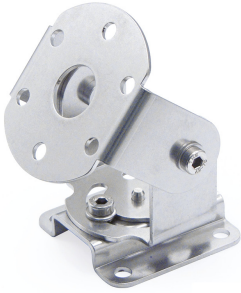

214300-01

## Mounting bracket | Adjustable | CENALED SPOT

EAN: 4260556622330

### Specifications

Brand	LED2WORK	Model	Mouting bracket
Compatible product	CENALED SPOT	Packaging	1 piece
Dimensions	77mm x 68mm x 84mm	Weight	200g
Material	Stainless steel		