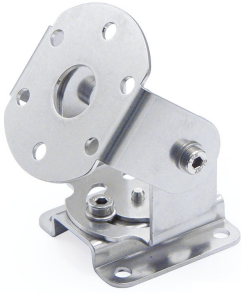

214300-01

Mounting bracket | Adjustable | CENALED SPOT

EAN: 4260556622330

Specifications

Brand	LED2WORK	Packaging	1 piece
Compatible product	CENALED SPOT	Type	Mouting bracket
Dimensions	77mm x 68mm x 84mm	Weight	200g
Material	Stainless steel		