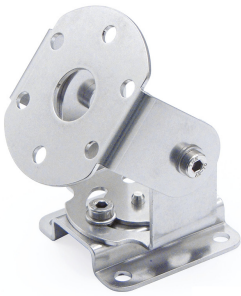

214300-01

Adjustable mounting bracket

Stainless steel

EAN: 4260556622330

Specifications

Brand	LED2WORK	Packaging	1 piece
Compatible product	CENALED SPOT	Type	Mounting bracket
Dimensions	77mm x 68mm x 84mm	Weight	200g
Material	Stainless steel		