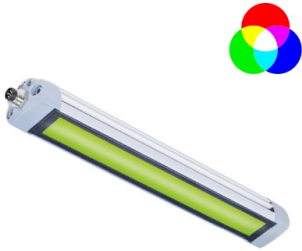

154090-01

TUBELED 25 | 205mm | RGB-W

EAN: 4260556626123

Specifications

Beam angle	100°	Length	205mm
Brand	LED2WORK	Light efficiency	159lm/W
Certificates, quality marks, markings	CE, UKCA, ETL Listed	Light source	LED
Colour	RGB-W (daylight)	Luminous flux	R: 92lm G: 168lm B: 56lm
Colour rendering	>85	Made in	Germany
Colour temperature range	5200K - 5700K	Material	Housing: aluminium lens: safety glass
Connection	M8 (B-code), 5-pin	Operating temperature	-30°C to +55°C
Design	TUBELED 25 RGB-W	Power (max.)	4,8W
Dimensions	205mm x 28mm x 23mm	Rated voltage	24V DC
Dimmable	No	Weight	200g
Ingress protection	IP67	Window type	White diffuse
LED life	60 000 hours+		