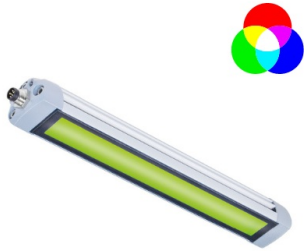

154090-01

## TUBELED 25 | 205mm | RGB-W

EAN: 4260556626123

### Specifications

Beam angle	100°	Length	205mm
Brand	LED2WORK	Light efficiency	159lm/W
Certificates, quality marks, markings	CE, UKCA, ETL Listed	Light source	LED
Colour	RGB-W (daylight)	Luminous flux	R: 92lm   G: 168lm   B: 56lm
Colour rendering	>85	Made in	Germany
Colour temperature range	5200K - 5700K	Material	Housing: aluminium   lens: safety glass
Connection	M8 (B-code), 5-pin	Operating temperature	-30°C to +55°C
Design	TUBELED 25 RGB-W	Power (max.)	4,8W
Dimensions	205mm x 28mm x 23mm	Rated voltage	24V DC
Dimmable	No	Weight	200g
Ingress protection	IP67	Window type	White diffuse
LED life	60 000h		