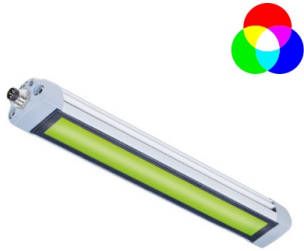

154090-01

TUBELED 25 | 205mm | RGB-W

EAN: 4260556626123

Specifications

Beam angle	100°	Length	205mm
Brand	LED2WORK	Light efficiency	159lm/W
Certificates, quality marks, markings	CE, UKCA, ETL Listed	Light source	LED
Colour	RGB-W (daylight)	Luminous flux	R: 92lm G: 168lm B: 56lm
Colour rendering	>85	Made in	Germany
Colour temperature range	5200K - 5700K	Material	Housing: aluminium lens: safety glass
Connection	M8 (B-code), 5-pin	Operating temperature	-30°C to +55°C
Design	TUBELED 25 RGB-W	Power (max.)	4,8W
Dimensions	205mm x 28mm x 23mm	Rated voltage	24V DC
Dimmable	No	Weight	200g
Ingress protection	IP67	Window type	White diffuse
LED life	>60 000h		