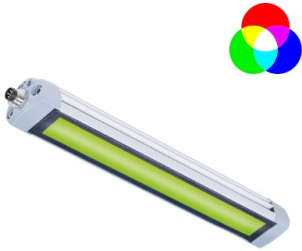

154090-01

TUBELED 25 | 205mm | RGB-W

EAN: 4260556626123

Specifications

Beam angle	100°	Length	205mm
Brand	LED2WORK	Light efficiency	159lm/W
Certificates, quality marks, markings	CE, UKCA, ETL Listed	Light source	LED
Colour	RGB-W (daylight)	Luminous flux	R: 92lm G: 168lm B: 56lm
Colour rendering	>85	Made in	Germany
Colour temperature range	5200K - 5700K	Material	Housing: aluminium lens: safety glass
Connection	M8 (B-code), 5-pin	Operating temperature	-30°C to +55°C
Design	TUBELED 25 RGB-W	Power (max.)	4,8W
Dimensions	205mm x 28mm x 23mm	Rated voltage	24V DC
Dimmable	No	Weight	200g
Ingress protection	IP67	Window type	White diffuse
LED life	60 000h		