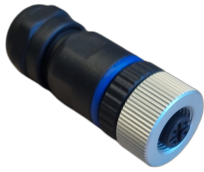

7880009

M12 A-code, female connector with screw terminals, 4-pin

EAN: 7880009