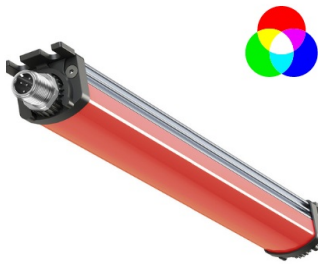

## SIGNALED II | 760mm | RGB

### Specifications

Beam angle	120°	Length	760mm
Brand	LED2WORK	Light efficiency	155lm/W
Certificates, quality marks, markings	CE, UKCA, ETL Listed	Light source	LED
Colour	RGB	Luminous flux	R: 177lm / G: 81lm / B: 279lm
Connection	M12 (A-code), 5-pin	Made in	Germany
Contents of the box	2 pairs of mounting brackets	Material	Housing: aluminium   cover: polycarbonate
Design	SIGNALED II RGB	Operating temperature	-10°C to +50°C
Dimensions	760mm x 25mm x 30mm	Power (max.)	7,9W
Dimmable	No	Rated voltage	24V DC
Ingress protection	IP54	Weight	500g
LED life	60 000h	Window type	White diffuse