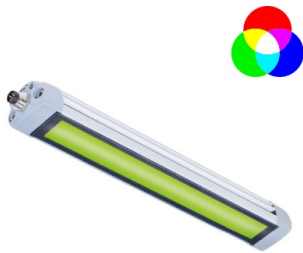

154390-11

TUBELED 25 | 540mm | RGB-W | IO-link

Specifications

Beam angle	100°	Length	540mm
Brand	LED2WORK	Light efficiency	155lm/W
Certificates, quality marks, markings	CE, UKCA, ETL Listed	Light source	LED
Colour	RGB-W (daylight)	Luminous flux	R: 276lm G: 504lm B: 168lm
Colour rendering	>85	Made in	Germany
Colour temperature range	5200K - 5700K	Material	Housing: aluminium lens: safety glass
Connection	M8 (A-code), 4-pin	Operating temperature	-30°C to +55°C
Design	TUBELED 25 RGB-W IO-Link	Power (max.)	14,4W
Dimensions	540mm x 28mm x 23mm	Rated voltage	24V DC
Dimmable	Ja, optioneel via IO-Link	Weight	450g
Ingress protection	IP67	Window type	White diffuse
LED life	>60 000h		