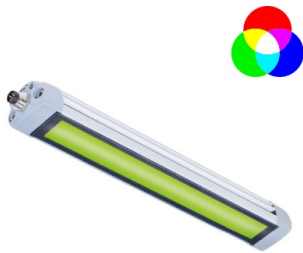

154390-11

TUBELED 25 | 540mm | RGB-W | IO-link

Specifications

Beam angle	100°	Length	540mm
Brand	LED2WORK	Light efficiency	155lm/W
Certificates, quality marks, markings	CE, UKCA, ETL Listed	Light source	LED
Colour	RGB-W (daylight)	Luminous flux	R: 276lm | G: 504lm | B: 168lm
Colour rendering	>85	Made in	Germany
Colour temperature range	5200K - 5700K	Material	Housing: aluminium | lens: safety glass
Connection	M8 (A-code), 4-pin	Operating temperature	-30°C to +55°C
Design	TUBELED 25 RGB-W IO-Link	Power (max.)	14,4W
Dimensions	540mm x 28mm x 23mm	Rated voltage	24V DC
Dimmable	Ja, optioneel via IO-Link	Weight	450g
Ingress protection	IP67	Window type	White diffuse
LED life	>60 000h		

Good to know

You can download the IODD files here: <https://ioddfinder.io-link.com/productvariants/search?vendorName=%22LED2WORK GmbH%22>

Make sure to download the flyer with extra features and controls in our downloadsection!