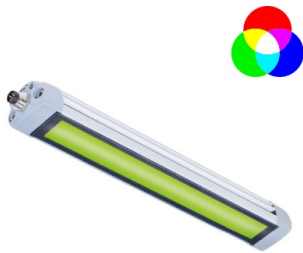

154390-11

TUBELED 25 | 540mm | RGB-W | IO-link

Specifications

Beam angle	100°	Length	540mm
Brand	LED2WORK	Light efficiency	155lm/W
Certificates, quality marks, markings	CE, UKCA, ETL Listed	Light source	LED
Colour	RGB-W (daylight)	Luminous flux	R: 276lm G: 504lm B: 168lm
Colour rendering	>85	Made in	Germany
Colour temperature range	5200K - 5700K	Material	Housing: aluminium lens: safety glass
Connection	M8 (A-code), 4-pin	Operating temperature	-30°C to +55°C
Design	TUBELED 25 RGB-W IO-Link	Power (max.)	14,4W
Dimensions	540mm x 28mm x 23mm	Rated voltage	24V DC
Dimmable	Ja, optioneel via IO-Link	Weight	450g
Ingress protection	IP67	Window type	White diffuse
LED life	60 000h		