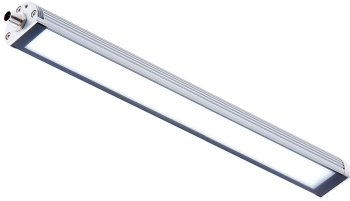

118210-01

## TUBELED 40 II | Power | 365mm | White

### Specifications

Beam angle	100°	Length	365mm
Brand	LED2WORK	Light efficiency	155lm/W
Certificates, quality marks, markings	CE, UKCA, ETL Listed	Light source	LED
Colour	White (daylight)	Luminous flux	2531lm
Colour rendering	>85	Made in	Germany
Colour temperature range	5200K - 5700K	Material	Housing: aluminium   lens: safety glass
Connection	M12 (A-code), 5-pin	Operating temperature	-30°C to +60°C
Design	TUBELED 40 II Power	Power (max.)	16W
Dimensions	365mm x 29mm x 40mm	Rated voltage	24V DC
Dimmable	Yes, with optional accessory	Weight	450g
Ingress protection	IP67/IP69K	Window type	Diffused safety glass
LED life	60 000h		