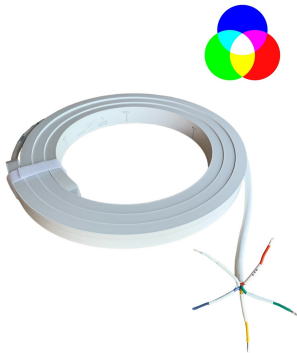

## FLEX LED | RGBW | 5000K | 11,5mm X 21mm | 2m

### Specifications

|                                       |                              |                           |                              |
|---------------------------------------|------------------------------|---------------------------|------------------------------|
| Beam angle                            | 120°                         | LEDs colour               | RGBW (5000K)                 |
| Bending diameter                      | >80mm                        | LEDs orientation          | Directly                     |
| Brand                                 | 4K                           | Length                    | 2m                           |
| Certificates, quality marks, markings | CE, UL, RoHS, CB             | Light surface orientation | Frontal                      |
| Colour                                | White                        | Luminous flux             | R: 30lm   G: 110lm   B: 30lm |
| Colour rendering                      | >80                          | Material                  | Silicone                     |
| Cutting length                        | 100mm                        | Number of LEDs            | 60 LEDs/m                    |
| Dimensions                            | 21mm x 11,5mm                | Operating temperature     | -40°C to +55°C               |
| Dimmable                              | Yes, with optional accessory | Power consumption         | 17W/m                        |
| Impact resistance                     | IK08                         | UV Resistant              | Yes                          |
| Ingress protection                    | IP68   Submersible <2m       | Voltage                   | 24V DC                       |
| LED life                              | 70 000h @ 25°C               |                           |                              |