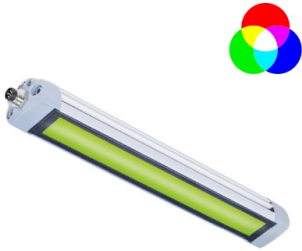

154290-11

TUBELED 25 | 370mm | RGB-W | IO-link

EAN: 4260556626260

Specifications

Beam angle	100°	Length	370mm
Brand	LED2WORK	Light efficiency	160lm/W
Certificates, quality marks, markings	CE, UKCA, ETL Listed	Light source	LED
Colour	RGB-W (daylight)	Luminous flux	R: 184lm G: 336lm B: 112lm
Colour rendering	>85	Made in	Germany
Colour temperature range	5200K - 5700K	Material	Housing: aluminium lens: safety glass
Connection	M8 (A-code), 4-pin	Operating temperature	-30°C to +55°C
Design	TUBELED 25 RGB-W IO-Link	Power (max.)	9,6W
Dimensions	370mm x 28mm x 23mm	Rated voltage	24V DC
Dimmable	Ja, optioneel via IO-Link	Type	IO-Link
Ingress protection	IP67	Weight	300g
LED life	>60 000h	Window type	White diffuse