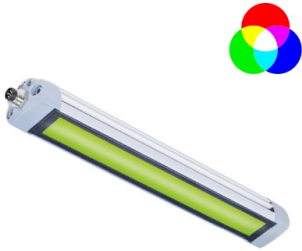

154290-11

TUBELED 25 | 370mm | RGB-W | IO-link

EAN: 4260556626260

Specifications

Beam angle	100°	Length	370mm
Brand	LED2WORK	Light efficiency	160lm/W
Certificates, quality marks, markings	CE, UKCA, ETL Listed	Light source	LED
Colour	RGB-W (daylight)	Luminous flux	R: 184lm G: 336lm B: 112lm
Colour rendering	>85	Made in	Germany
Colour temperature range	5200K - 5700K	Material	Housing: aluminium lens: safety glass
Connection	M8 (A-code), 4-pin	Operating temperature	-30°C to +55°C
Design	TUBELED 25 RGB-W IO-Link	Power (max.)	9,6W
Dimensions	370mm x 28mm x 23mm	Rated voltage	24V DC
Dimmable	Ja, optioneel via IO-Link	Weight	300g
Ingress protection	IP67	Window type	White diffuse
LED life	60 000h		