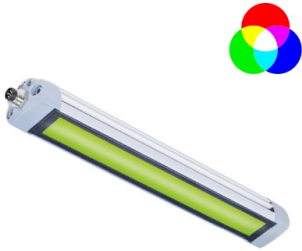

## TUBELED 25 | 290mm | RGB-W | IO-link

EAN: 4260556626253

### Specifications

Beam angle	100°	Length	290mm
Brand	LED2WORK	Light efficiency	155lm/W
Certificates, quality marks, markings	CE, UKCA, ETL Listed	Light source	LED
Colour	RGB-W (daylight)	Luminous flux	R: 138lm   G: 252lm   B: 43lm
Colour rendering	>85	Made in	Germany
Colour temperature range	5200K - 5700K	Material	Housing: aluminium   lens: safety glass
Connection	M8 (A-code), 4-pin	Operating temperature	-30°C to +55°C
Design	TUBELED 25 RGB-W IO-Link	Power (max.)	7,2W
Dimensions	290mm x 28mm x 23mm	Rated voltage	24V DC
Dimmable	Ja, optioneel via IO-Link	Weight	250g
Ingress protection	IP67	Window type	White diffuse
LED life	>60 000h		