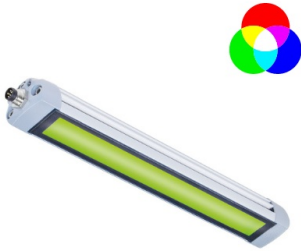

154490-11

TUBELED 25 | 705mm | RGB-W | IO-link

EAN: 4260556626284

Specifications

Beam angle	100°	Length	705mm
Brand	LED2WORK	Light efficiency	160lm/W
Certificates, quality marks, markings	CE, UKCA, ETL Listed	Light source	LED
Colour	RGB-W (daylight)	Luminous flux	R: 368lm G: 672lm B: 224lm
Colour rendering	>85	Made in	Germany
Colour temperature range	5200K - 5700K	Material	Housing: aluminium lens: safety glass
Connection	M8 (A-code), 4-pin	Operating temperature	-30°C to +55°C
Design	TUBELED 25 RGB-W IO-Link	Power (max.)	19,2W
Dimensions	705mm x 28mm x 23mm	Rated voltage	24V DC
Dimmable	Ja, optioneel via IO-Link	Type	IO-Link
Ingress protection	IP67	Weight	570g
LED life	>60 000h	Window type	White diffuse