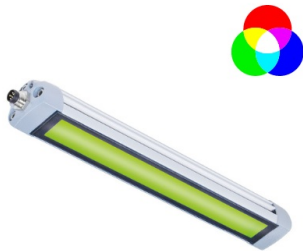

154590-11

TUBELED 25 | 870mm | RGB-W | IO-link

EAN: 4260556626291

Specifications

Beam angle	100°	Length	870mm
Brand	LED2WORK	Light efficiency	160lm/W
Certificates, quality marks, markings	CE, UKCA, ETL Listed	Light source	LED
Colour	RGB-W (daylight)	Luminous flux	R: 460lm G: 840lm B: 280lm
Colour rendering	>85	Made in	Germany
Colour temperature range	5200K - 5700K	Material	Housing: aluminium lens: safety glass
Connection	M8 (A-code), 4-pin	Operating temperature	-30°C to +55°C
Design	TUBELED 25 RGB-W IO-Link	Power (max.)	24W
Dimensions	870mm x 28mm x 23mm	Rated voltage	24V DC
Dimmable	Ja, optioneel via IO-Link	Weight	700g
Ingress protection	IP67	Window type	White diffuse
LED life	60 000h		