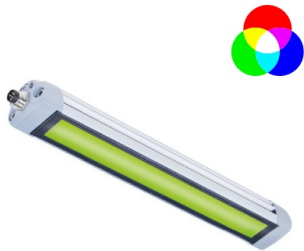

154590-11

TUBELED 25 | 870mm | RGB-W | IO-link

EAN: 4260556626291

Specifications

Beam angle	100°	Length	870mm
Brand	LED2WORK	Light efficiency	160lm/W
Certificates, quality marks, markings	CE, UKCA, ETL Listed	Light source	LED
Colour	RGB-W (daylight)	Luminous flux	R: 460lm G: 840lm B: 280lm
Colour rendering	>85	Made in	Germany
Colour temperature range	5200K - 5700K	Material	Housing: aluminium lens: safety glass
Connection	M8 (A-code), 4-pin	Operating temperature	-30°C to +55°C
Design	TUBELED 25 RGB-W IO-Link	Power (max.)	24W
Dimensions	870mm x 28mm x 23mm	Rated voltage	24V DC
Dimmable	Ja, optioneel via IO-Link	Weight	700g
Ingress protection	IP67	Window type	White diffuse
LED life	>60 000h		