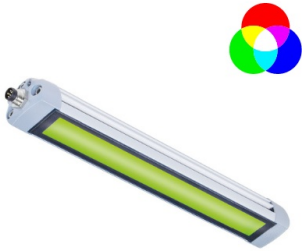

154590-11

TUBELED 25 | 870mm | RGB-W | IO-link

EAN: 4260556626291

Specifications

Beam angle	100°	Length	870mm
Brand	LED2WORK	Light efficiency	160lm/W
Certificates, quality marks, markings	CE, UKCA, ETL Listed	Light source	LED
Colour	RGB-W (daylight)	Luminous flux	R: 460lm G: 840lm B: 280lm
Colour rendering	>85	Made in	Germany
Colour temperature range	5200K - 5700K	Material	Housing: aluminium lens: safety glass
Connection	M8 (A-code), 4-pin	Operating temperature	-30°C to +55°C
Design	TUBELED 25 RGB-W IO-Link	Power (max.)	24W
Dimensions	870mm x 28mm x 23mm	Rated voltage	24V DC
Dimmable	Ja, optioneel via IO-Link	Weight	700g
Ingress protection	IP67	Window type	White diffuse
LED life	60 000h		