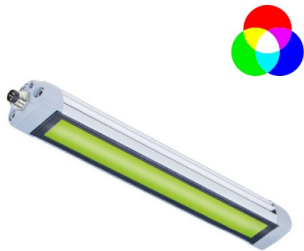

154590-11

TUBELED 25 | 870mm | RGB-W | IO-link

EAN: 4260556626291

Specifications

Beam angle	100°	Length	870mm
Brand	LED2WORK	Light efficiency	160lm/W
Certificates, quality marks, markings	CE, UKCA, ETL Listed	Light source	LED
Colour	RGB-W (daylight)	Luminous flux	R: 460lm G: 840lm B: 280lm
Colour rendering	>85	Made in	Germany
Colour temperature range	5200K - 5700K	Material	Housing: aluminium lens: safety glass
Connection	M8 (A-code), 4-pin	Operating temperature	-30°C to +55°C
Design	TUBELED 25 RGB-W IO-Link	Power (max.)	24W
Dimensions	870mm x 28mm x 23mm	Rated voltage	24V DC
Dimmable	Ja, optioneel via IO-Link	Weight	700g
Ingress protection	IP67	Window type	White diffuse
LED life	60 000h		