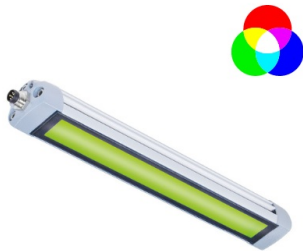

154590-11

TUBELED 25 | 870mm | RGB-W | IO-link

EAN: 4260556626291

Specifications

Beam angle	100°	Length	870mm
Brand	LED2WORK	Light efficiency	160lm/W
Certificates, quality marks, markings	CE, UKCA, ETL Listed	Light source	LED
Colour	RGB-W (daylight)	Luminous flux	R: 460lm G: 840lm B: 280lm
Colour rendering	>85	Made in	Germany
Colour temperature range	5200K - 5700K	Material	Housing: aluminium lens: safety glass
Connection	M8 (A-code), 4-pin	Operating temperature	-30°C to +55°C
Design	TUBELED 25 RGB-W IO-Link	Power (max.)	24W
Dimensions	870mm x 28mm x 23mm	Rated voltage	24V DC
Dimmable	Ja, optioneel via IO-Link	Type	IO-Link
Ingress protection	IP67	Weight	700g
LED life	>60 000h	Window type	White diffuse