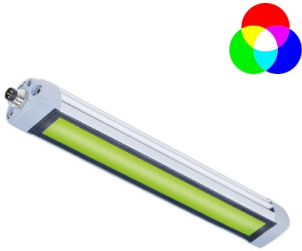

154290-01

TUBELED 25 | 370mm | RGB-W

EAN: 4260556626147

Specifications

Beam angle	100°	Length	370mm
Brand	LED2WORK	Light efficiency	155lm/W
Certificates, quality marks, markings	CE, UKCA, ETL Listed	Light source	LED
Colour	RGB-W (daylight)	Luminous flux	R: 184lm G: 336lm B: 112lm
Colour rendering	>85	Made in	Germany
Colour temperature range	5200K - 5700K	Material	Housing: aluminium lens: safety glass
Connection	M8 (B-code), 5-pin	Operating temperature	-30°C to +55°C
Design	TUBELED 25 RGB-W	Power (max.)	9,6W
Dimensions	370mm x 28mm x 23mm	Rated voltage	24V DC
Dimmable	No	Weight	300g
Ingress protection	IP67	Window type	White diffuse
LED life	60 000h		