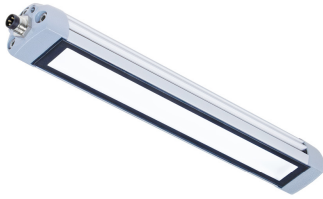

154610-01

TUBELED 25 | 1040mm | White 5000K

25,9W

EAN: 4260556626581

Specifications

Beam angle	100°	Length	1040mm
Brand	LED2WORK	Light efficiency	155lm/W
Certificates, quality marks, markings	CE, UKCA, ETL Listed	Light source	LED
Colour	White (daylight)	Luminous flux	4015lm
Colour rendering	>85	Made in	Germany
Colour temperature range	5200K - 5700K	Material	Housing: aluminium lens: safety glass
Connection	M8 (A-code), 3-pin	Operating temperature	-30°C to +55°C
Design	TUBELED_25	Power (max.)	25,9W
Dimensions	1040mm x 23mm x 28mm	Rated voltage	24V DC
Dimmable	Yes, with optional accessory	Weight	1100g
Ingress protection	IP67	Window type	Diffused safety glass
LED life	>60 000h		