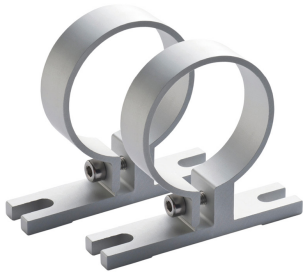

210200-06

Montagebeugel | Tubeled 40

EAN: 4260556622361